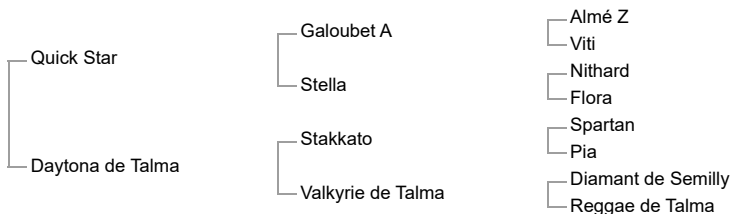

Indigo de Talma

bay stallion
2018-06-10, SF

Sire:

Quick Star (SF, 1982, bay stallion by Galoubet A) Approved For: SF **Level 1.60m** - Meredith Michaels-Beerbaum (DEU) 1st CSI 1994 - Grand Prix München-Riem (GER); 1st CSI 1992 - EC Trophy Maastricht (NED); 2nd CSI-W 1994 - World Cup Helsinki (FIN) (**1.60m**);

Sire of: **Quatrin de la Roque - Level 1.60m** - €317,009, **Quintus 81 - Level 1.60m** - €271,151, **Quicksilver - Level 1.60m** - €173,149

1st dam:

Daytona de Talma (SF, 2013, dark bay mare by Stakkato)