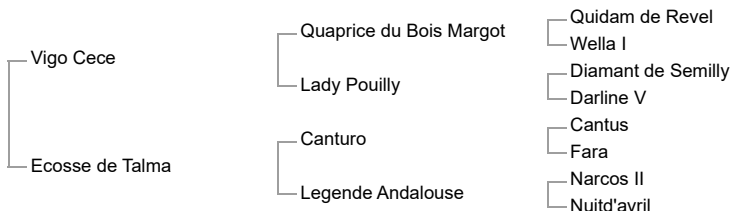

Jersey de Talma
bay stallion
2019-03-10, SF

Sire:

Vigo Cece (SF, 2009, bay stallion by Quaprice du Bois Margot) Approved For: SF

Sire of: **Do It Easy - Level 1.60m** - €172,371, **Ester de Maugre - Level 1.50m** - €118,541,

Enjoy De La Mure - Level 1.60m - €64,880

1st dam:

Ecosse de Talma (SF, 2014, light bay mare by Canturo)

dam of 1 horse, 1 sport horse

Jersey de Talma (SF, 2019, bay stallion by Vigo Cece) Approved For: SF